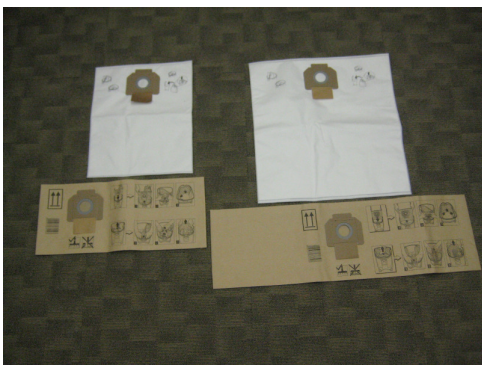

PRODUCT INFORMATION BULLETIN (PI100114)

**Attix 8 / Attix 12 Paper Dust Bags replaced
by Synthetic Dust Bags**

On January 1st, 2010 Nilfisk-ALTO formally launched the new Attix 30 and 50 model wet/dry vacuums. These vacuums are replacing the older Attix 8 and 12 model wet/dry vacuums. The dust bags used inside the new Attix 30/50 machines are made of a stronger, synthetic material (polypropylene) and can be used inside the older Attix 8 and 12 machines. For this reason, Nilfisk-ALTO will be standardizing on the new style synthetic bags for the Attix 8/12/30/50 model vacuums.

The new, synthetic dust bags are white in color and have a noticeably different shape than the paper dust bags (see photo, bottom left). The shape of the bags is different because the synthetic bags are designed to fill underneath the filter element; whereas the paper bags are designed to fill around the filter element. Nilfisk-ALTO's engineering group has successfully tested the new synthetic bags in the older Attix 8 and 12 machines and reported no technical or performance related issues.

Top: Synthetic, Bottom: Paper

Synthetic Bag in shown Attix 30

Synthetic Bag shown in Attix 50

Synthetic bags are becoming more popular in the vacuum cleaner industry because of the many benefits they provide. They have higher air permeability which reduces performance loss and higher resistance to tearing from moisture or impact over traditional, paper bags. Nilfisk-ALTO is offering these higher performance bags at no extra cost. We believe our customer's will enjoy the price, performance and interchangeability of these new bags.